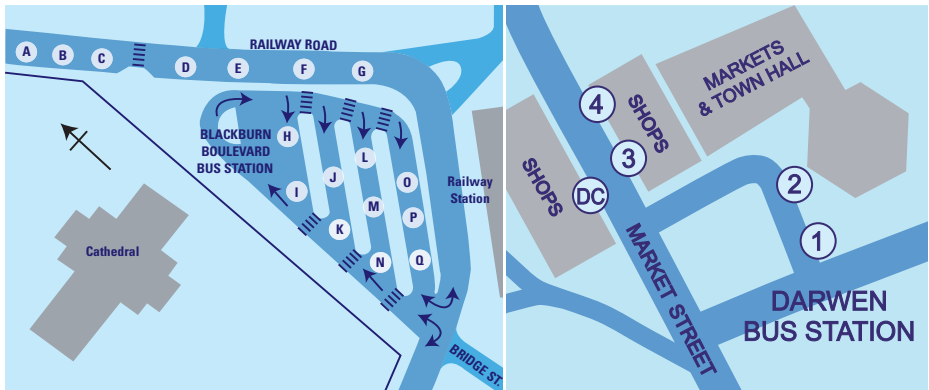

How your services have changed

No service changes have been made, leaflet redesigned to incorporate additional information

About this leaflet

This timetable has been published by Blackburn with Darwen Borough Council and contains details of services on the routes specified on the front cover. Passengers are reminded that Bus Companies may alter their services by up to five minutes from the advertised time. Every effort has been made to ensure that the information shown in this leaflet is accurate but Blackburn with Darwen Borough Council are not able to accept any responsibility for inaccuracy.

Detailed information on public transport can be obtained from:
Blackburn with Darwen Borough Council - Tel: 01254 688040
Blackburn Visitor Centre, 50-54 Church Street, Blackburn BB1 5AI

The 24 hour clock

This is used throughout this guide to avoid confusion between am and pm times.

For example:
9.00am is shown as 0900
2.15pm is shown as 1415
10.25pm is shown as 2225

traveline
public transport info
open 8am to 8pm • 7 days a week

www.traveline.info

0871 200 22 33

Calls cost 10p per minute plus network extras

open 8am to 8pm • 7 days a week